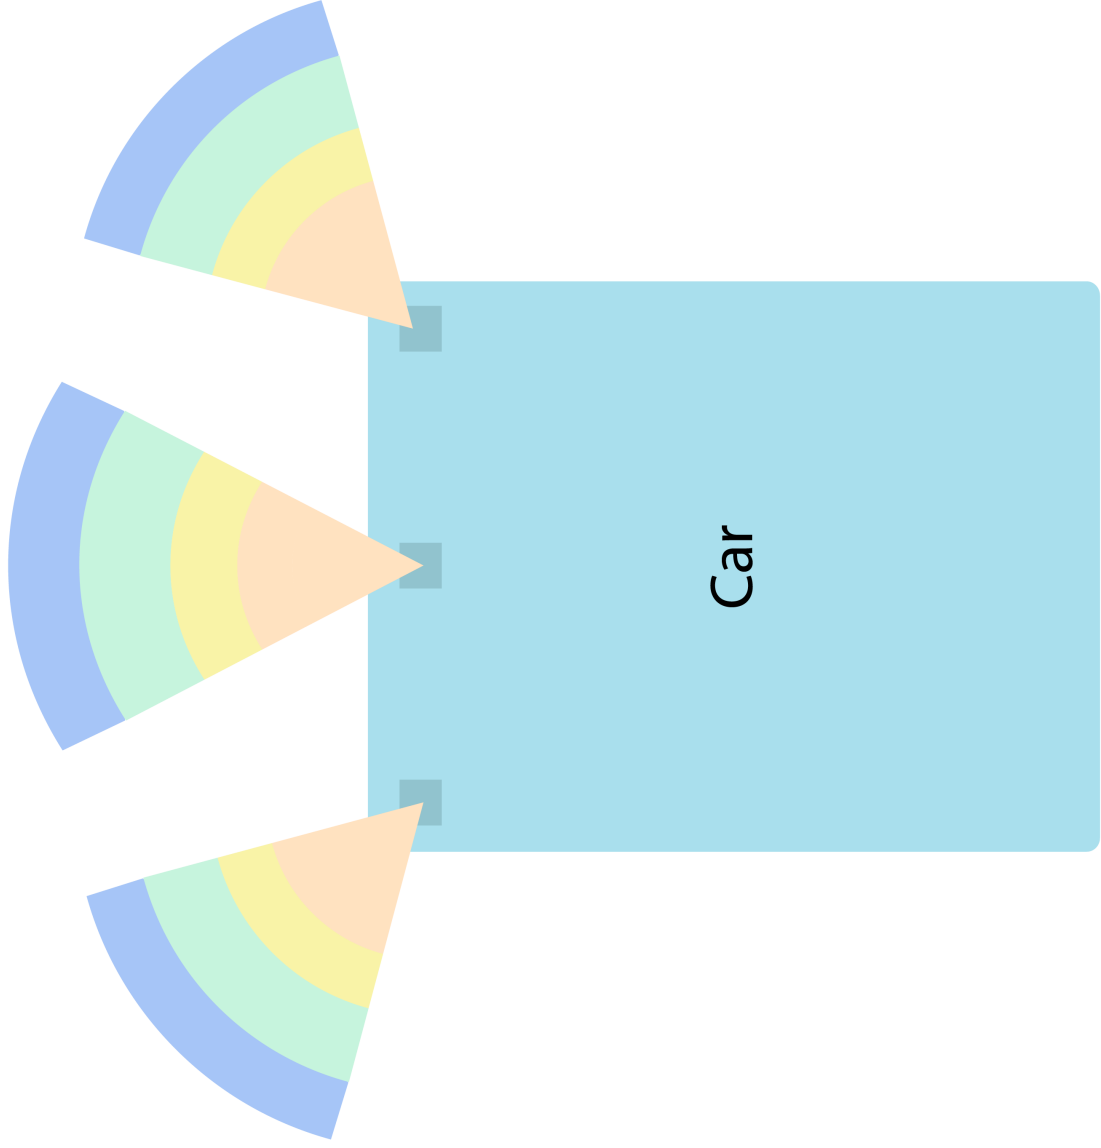

SENSOR ZONES

HC- SR04 Ultrasonic Sensor

Near: 0 cm - 80 cm

Middle: 80 cm - 130 cm

Far: 130 cm - 220 cm

No Obstacle